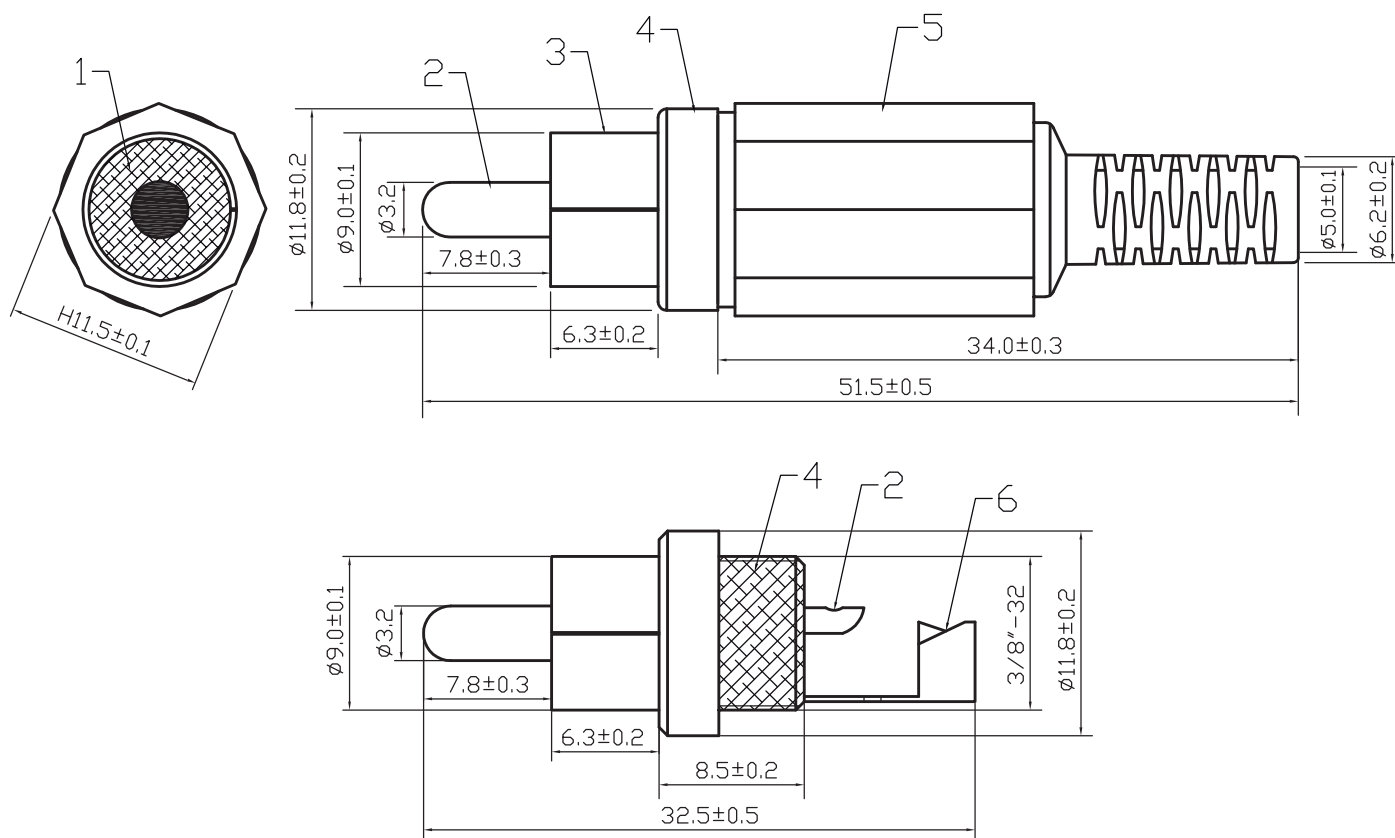

SPINE COASSIALI RCA PROFESSIONALI CON GUIDACAVO

6	CRIMPING PATCH	BRASS							
5	SHELL	PE							
4	PLASTIC HANDLE	ABS							
3	BARREL	BRASS							
2	PIN	BRASS							
1	DIELECTRIC	ABS							
ITEM	DESIGNATION	MATERIAL	TOLERANCE 0 - 10 ±0.05 10 - 99 ±0.5 100 - 999 ±10.0 1000 - 9999 ±100.00 10000 - 99999 ±1000.00						
REV	PART NO. & SAMPLE NO.	DATE	BY	⊕	∠				TITLE
A									RCA Plug Plastic Handle W/Spring (Red/Black)
B									CUSTOMER