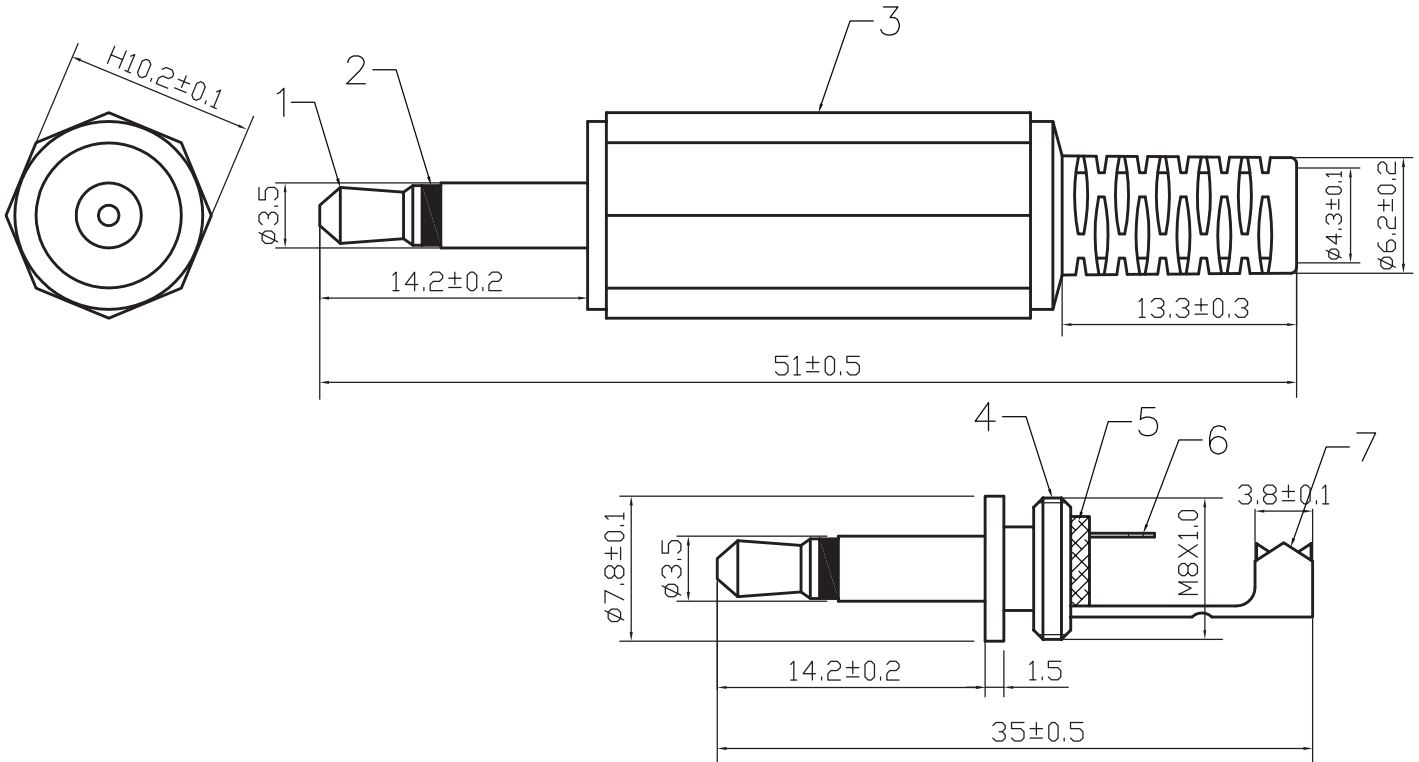

SPINA 2 POLI Ø 3,5 mm PROFESSIONALE CON GUIDACAVO

7	CRIMPING PATCH	Fe							
6	SOLDERING PATCH	BRASS							
5	DIELECTRIC	POM							
4	BODY	BRASS							
3	PLASTIC HANDLE	PVC							
2	DIELECTRIC	POM	TOLERANCE						
1	FRONT POINT	BRASS	0 - 10	±0.05					
			10 - 99	±0.5					
			100 - 999	±10.0					
			1000 - 9999	±100.00					
			10000 - 99999	±1000.00					
ITEM	DESIGNATION	MATERIAL							
REV	PART NO. & SAMPLE NO.	DATE	BY	⊕	⚡				TITLE
A									3.5mm Mono Plug Plastic Handle
B									CUSTOMER