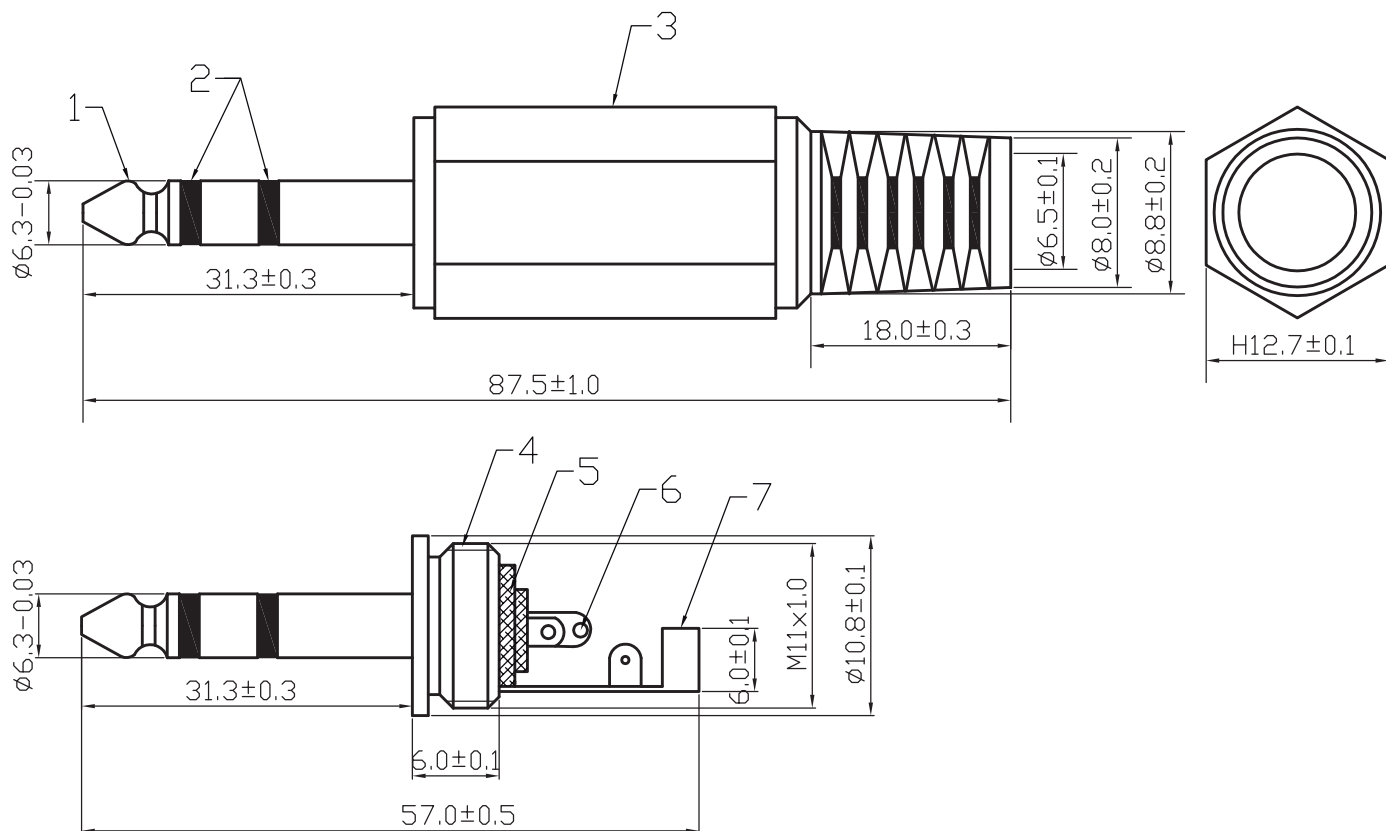

SPINA 3 POLI Ø 6,3 mm PROFESSIONALE CON GUIDACAVO

7	CRIMPING PATCH	BRASS							
6	SOLDERING PATCH	BRASS							
5	DIELECTRIC	POM							
4	BODY	Zn							
3	PLASTIC HANDLE	PE							
2	DIELECTRIC	POM							
1	FRONT POINT	Zn							
ITEM	DESIGNATION	MATERIAL	TOLERANCE 0 - 10 ±0.05 10 - 99 ±0.5 100 - 999 ±10.0 1000 - 9999 ±100.00 10000 - 99999 ±1000.00						
REV	PART NO. & SAMPLE NO.	DATE	BY	 					
A					SHEET	SCALE	UNIT	REV	TITLE
B					OF	1:1	mm	ø	1/4" Stereo Plug, Plastic Handle
									CUSTOMER